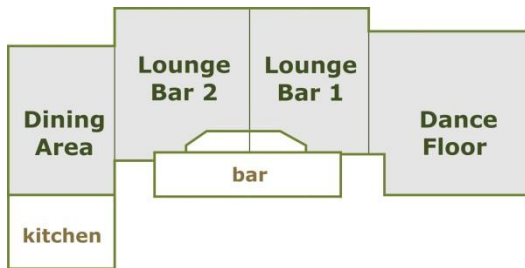

The Wadesmill Suite

The Wadesmill Suite

at Wodson Park is a large, flexible space, which may be opened up to create one large room, or partitioned to create smaller, more intimate areas.

Our most popular Wadesmill Suite room combinations for Funeral Buffets are shown within the Table below.

The Wadesmill Suite		
Popular Funeral Buffet Room Options	Maximum Capacity (People)	
	Informal	Conference
2 	100	56
3 	80	40
6 	150	100
7 	240	150

The Wadesmill Suite includes two well-stocked bars. If we don't hold a particular alcoholic or non-alcoholic drink or spirit that you require for your Funeral Buffet, we can usually obtain it for you from our suppliers.