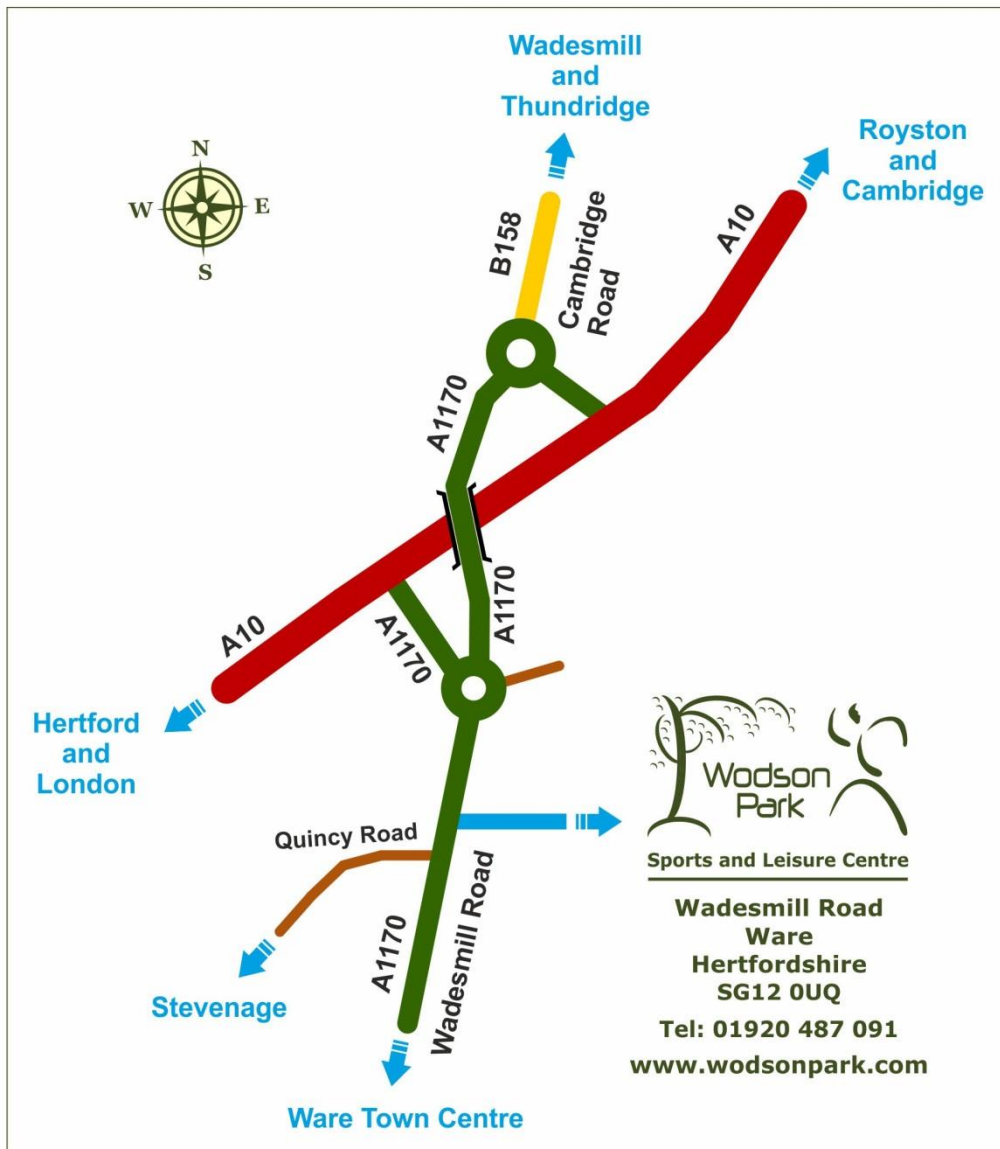

#### Wodson Park Sports & Leisure Centre

is located on the northern edge of Ware, Hertfordshire.

Full travel details, including how to travel to Wodson Park by public transport, are available on our website [www.wodsonpark.com](http://www.wodsonpark.com).