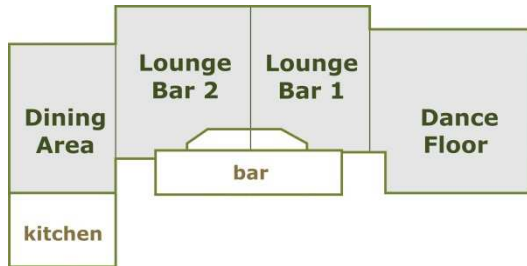

The Wadesmill Suite

The Wadesmill Suite

at Wodson Park is a large, flexible space, which may be opened up to create one large room, or partitioned to create smaller, more intimate areas.

Our most popular Wadesmill Suite room combinations for Funeral Buffets are shown within the Table below.

The Wadesmill Suite		
Popular Funeral Buffet Room Options	Maximum Capacity (People)	
	Informal	Conference
2 	100	56
3 	80	40
6 	150	100
7 	240	150

The Wadesmill Suite includes two well-stocked bars. If we don't hold a particular alcoholic or non-alcoholic drink or spirit that you require for your Funeral Buffet, we can usually obtain it for you from our suppliers.